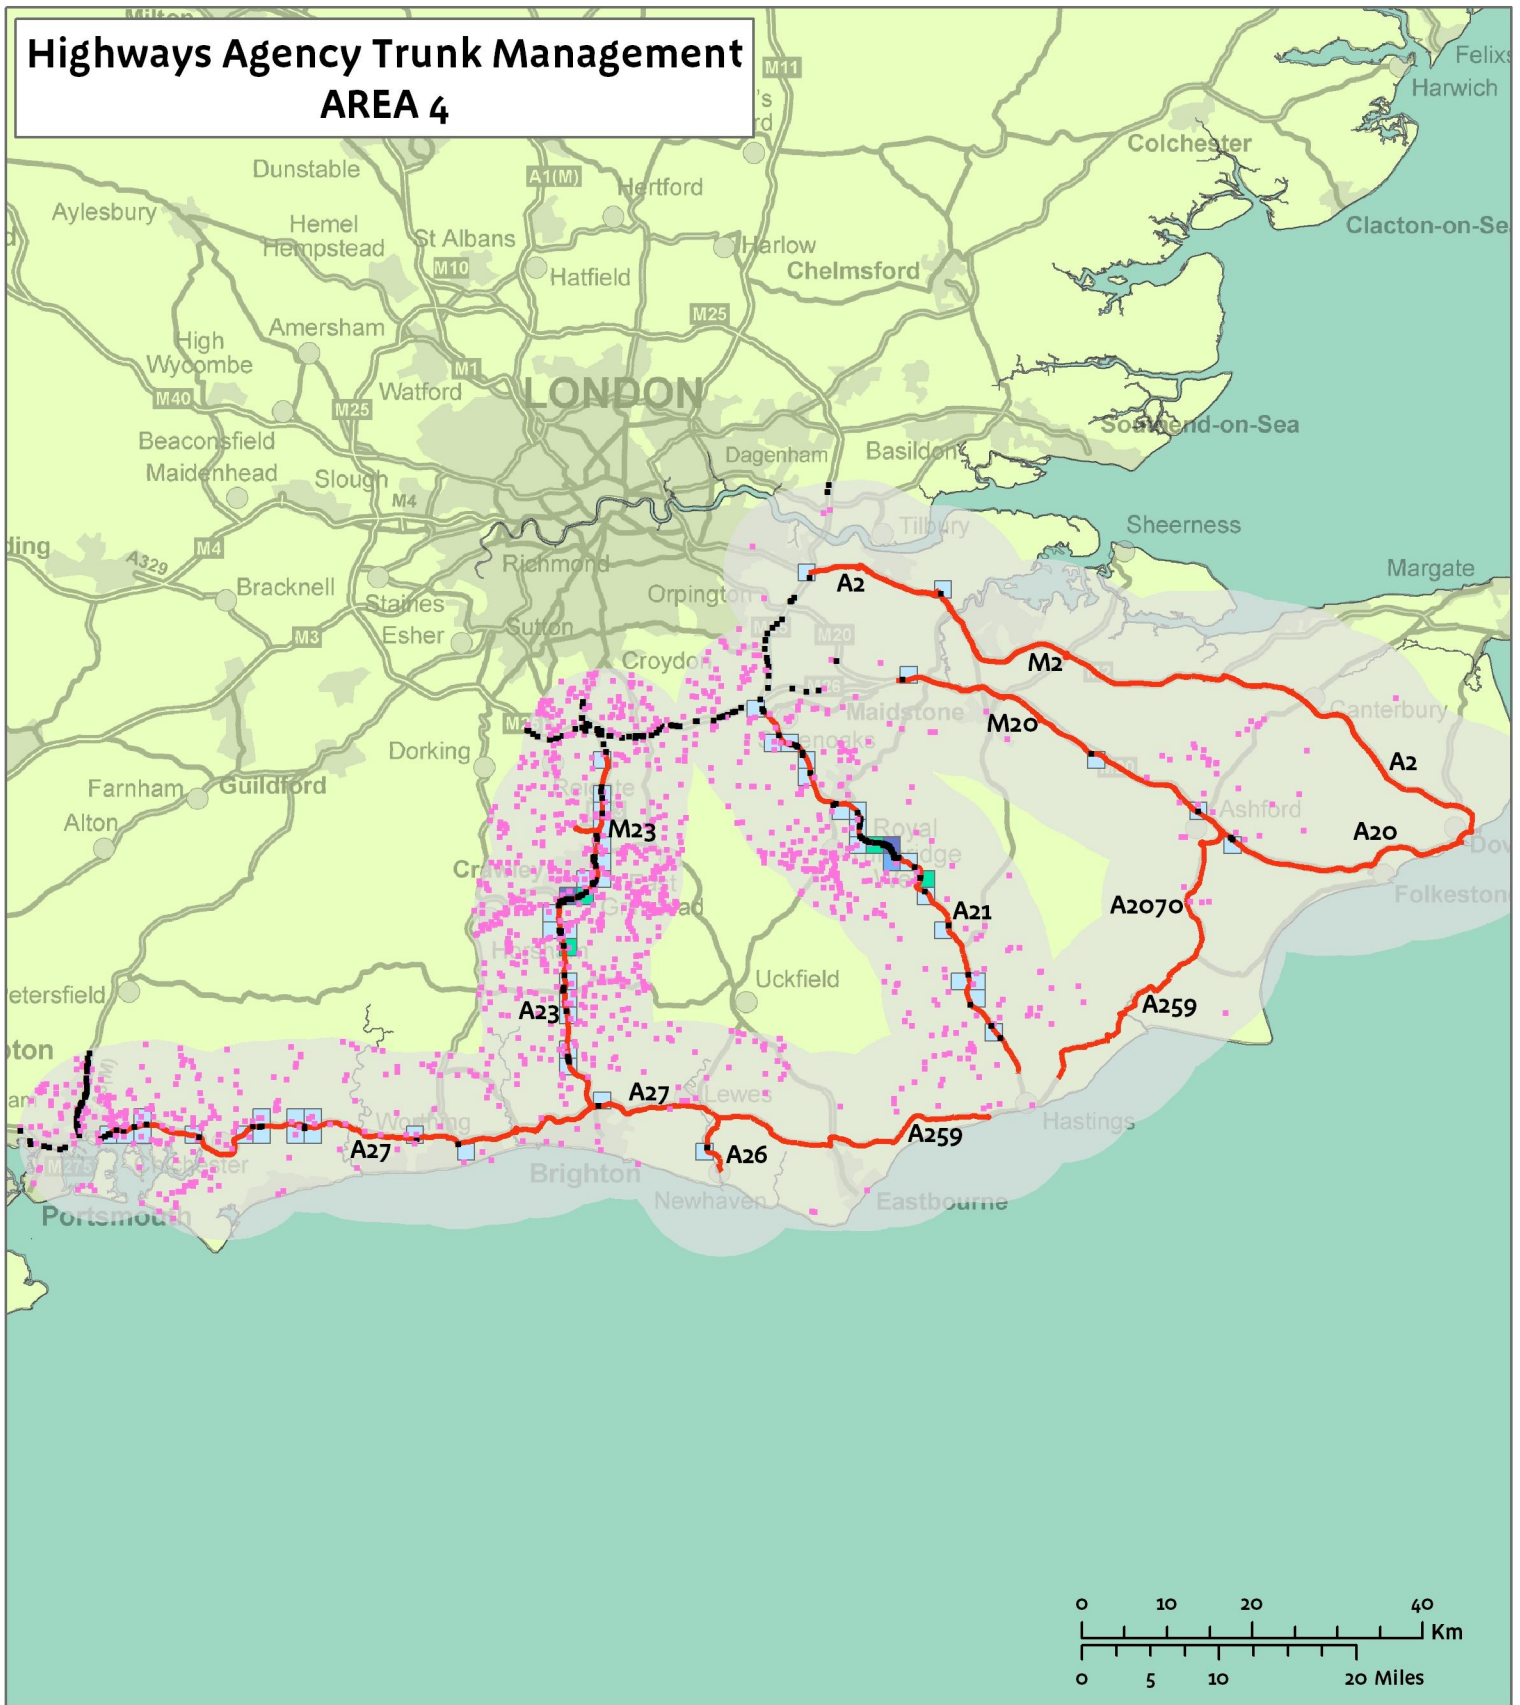

Highways Agency Trunk Management AREA 4

Distribution of known Deer Vehicle Collisions (DVC) 2003-2009 *

Nos. of recorded DVCs on or within 150m of the trunk road(s) per 2km squares overlapping the network

* Source: Deer Initiative Deer Collisions Project www.deercollisions.co.uk

Map produced by Analysis and Mapping Services, Natural England. Ref: NESS10-539

© Crown Copyright and database right 2010. All rights reserved. Ordnance Survey Licence number 100022021.