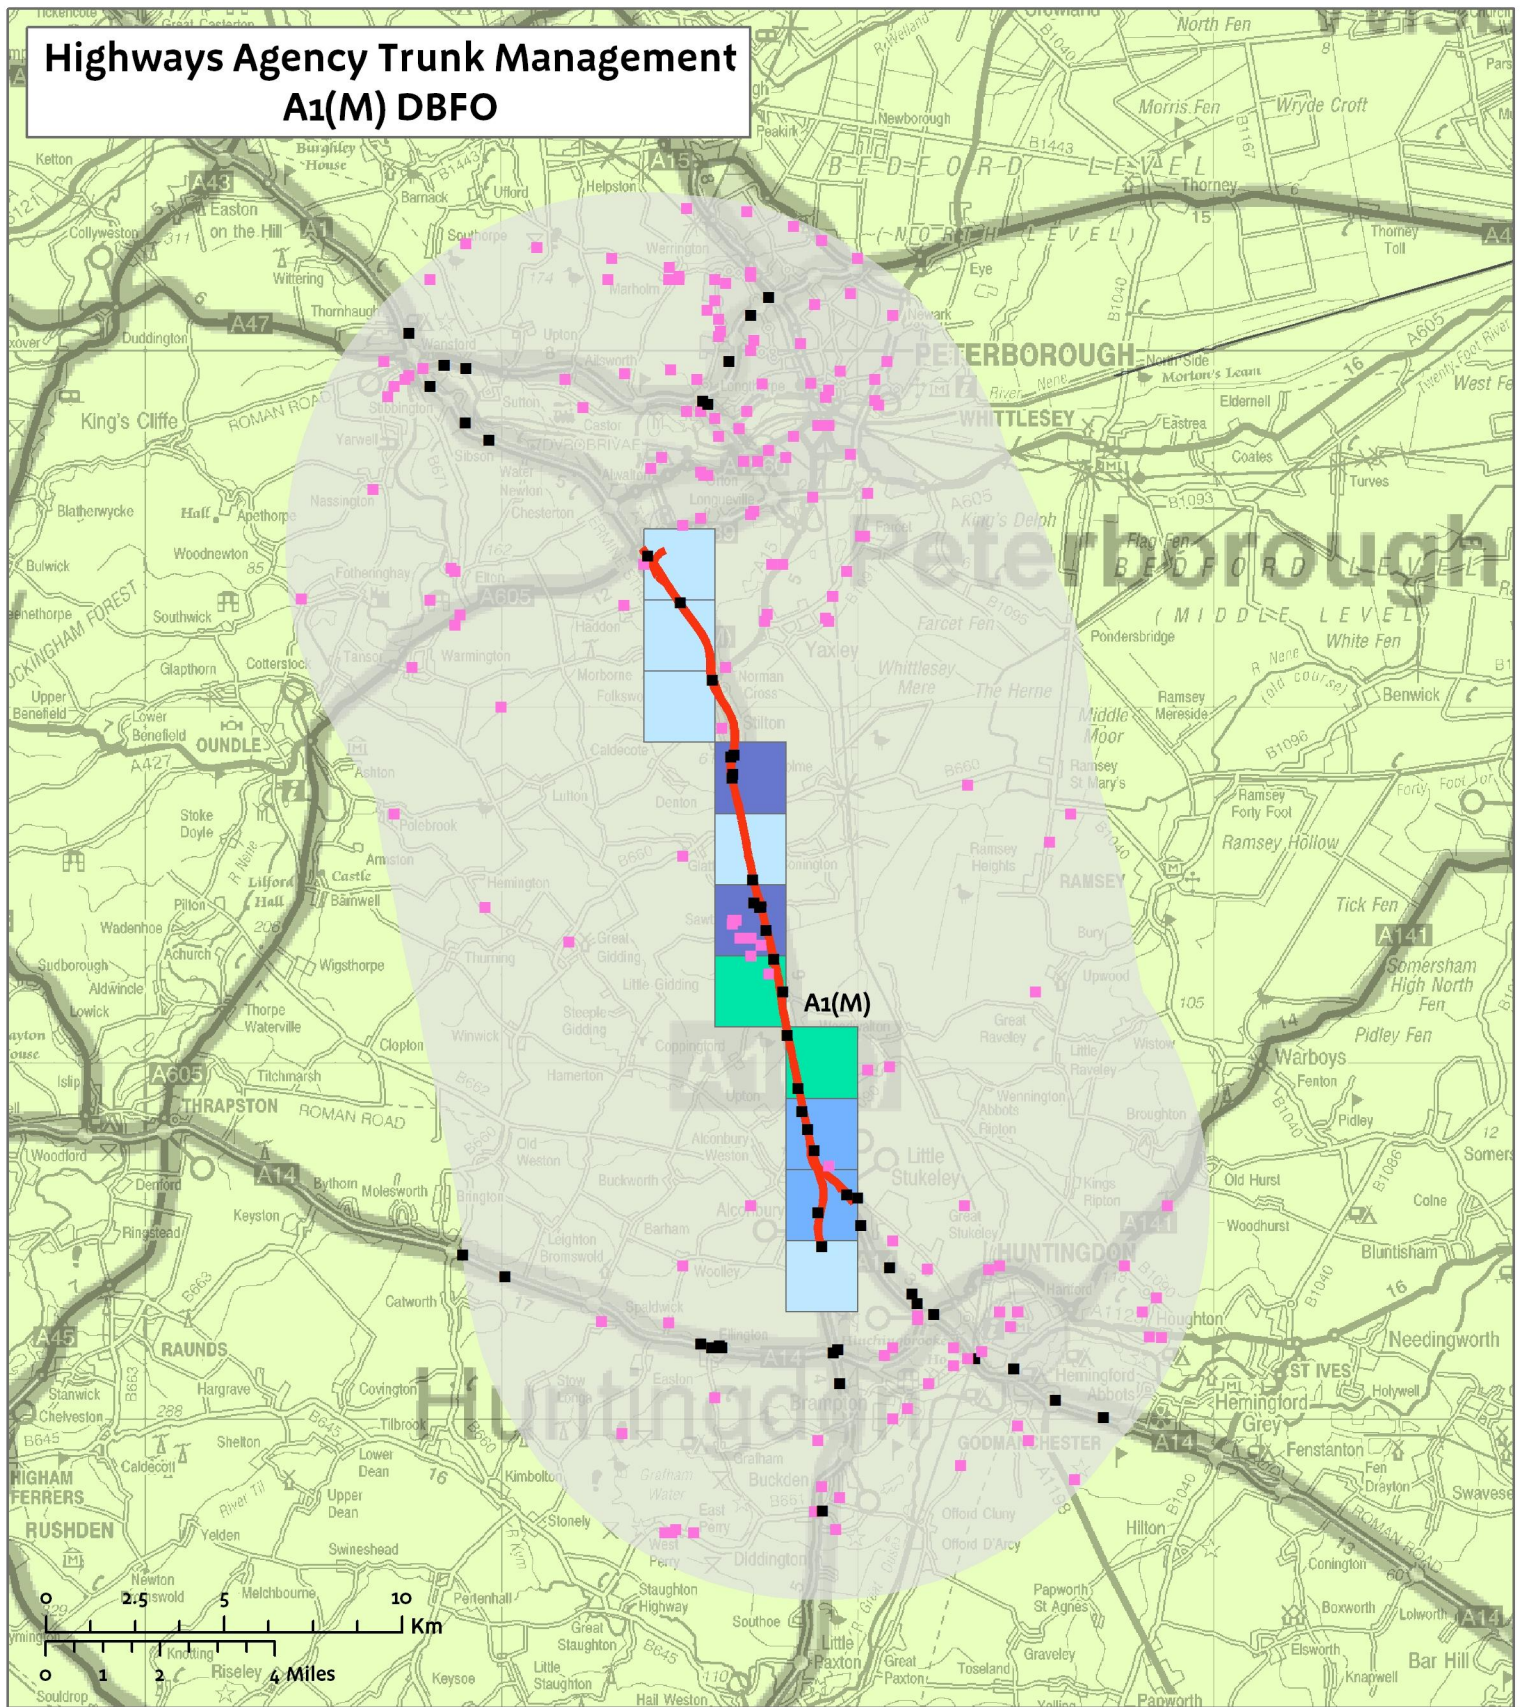

Highways Agency Trunk Management A1(M) DBFO

Distribution of known Deer Vehicle Collisions (DVC) 2003-2009 *

Nos. of recorded DVCs on or within 150m of the trunk road(s) per 2km squares overlapping the network

* Source: Deer Initiative Deer Collisions Project www.deercollisions.co.uk

Map produced by Analysis and Mapping Services, Natural England. Ref: NESS10-539

© Crown Copyright and database right 2010. All rights reserved. Ordnance Survey Licence number 100022021.